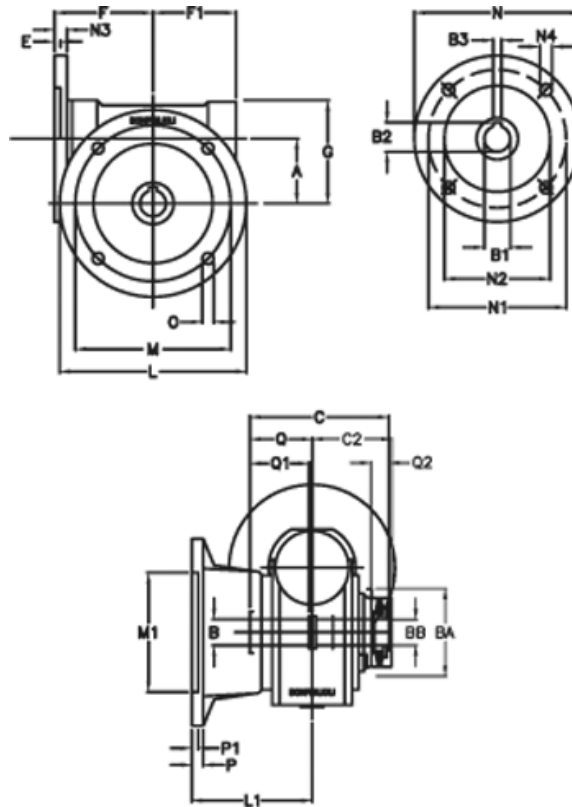

Article number: 390204407042216

Description: Worm Gear with Torque Limiter
VF 44-L1-F-70-P63B5

Measures

a = 44.60	C2 = 48	m = 87	P = 9
B = 18	Description = VF 44F-xx-63B5	M1 = 60	P1 = 7
B1 E7 = 11	E = 2.0	N = 140	Q = 32.0
B2 = 12.8	F = 65	N1 = 115	Q1 = 32
B3 H9 = 4	F1 = 54	N2 = 95	Q2 = 12
BA = 40	g = 71	N3 = 10.5	
BB H7 = 11	L = 110	N4 = 9.5	
C = 79	L1 = 60.5	O = 8.5	